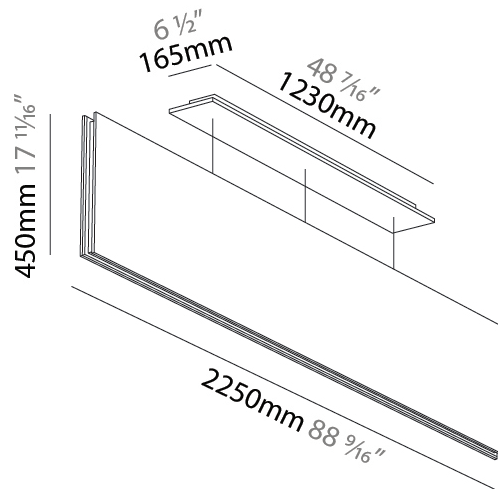

base number	LED Dimming	Color Temperature	Finish Options	Cable Length

1. To build a product code in our configurator select the specify button on the base model # product page
2. To build a manual product code on this datasheet choose from the options listed below in blue font and add the suffix to the base model #

GENERAL

Series: Lullaby
Brand: Prolicht
Division: Architectural
Mounting Type: Suspension
Mounting Location: Ceiling
Subcategory: Acoustic

PHYSICAL

Shape: Rectangle
Length (mm): 2250
Length (in): 88 ³/₁₆
Width (mm): 50
Width (in): 1 ¹⁵/₁₆
Height (mm): 450
Height (in): 17 ¹/₁₆
Light Distribution: Direct
Fixture Finish: ANC / ASH / BNA / BTC / BZE / CEL / EGG / EVG / FOG / FOS / FST / FUA / IRI / IRO / KHA / LIC / LIM / MER / MSN / MUS / ONX / PEA / PLU / POL / PPY / RAY / ROY / RST / STE / SWD / TAN / TAU
Fixture Material: Aluminum
Cable Details: 2,000mm / 6,000mm Transparent Cable

ELECTRICAL

Lamp Type: LED
Input Wattage (W): 47
Total Output Wattage (W): 42.7
Dimming: Non-Dimmable / 0-10V Dimming
Driver Included: Yes
Driver Location: Integrated
Driver Type: Constant Current - Universal
Driver Class: Class 2
Input Voltage (V): 120 - 277

LED

Color Temperature (°K): 2700 / 3000 / 3500 / 4000
Max. Delivered Lumen (lm): 6286 / 6378 / 6445 / 6562
Nominal Lumen (lm): 7510 / 7620 / 7700 / 7840
CRI: >90 CRI
Lamp Life (hrs): 80000

OPTICAL

Beam Angle: 80

RATINGS AND CERTIFICATIONS

Certified By: Certified for North American Standards
IP rating: IP20