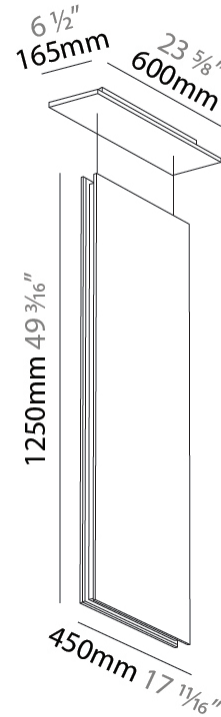

1. To build a product code in our configurator select the specify button on the base model # product page
2. To build a manual product code on this datasheet choose from the options listed below in blue font and add the suffix to the base model #

GENERAL

Series: Lullaby
Brand: Prolicht
Division: Architectural
Mounting Type: Suspension
Mounting Location: Ceiling
Subcategory: Acoustic

PHYSICAL

Shape: Rectangle
Length (mm): 450
Length (in): 17 ¹¹/₁₆
Width (mm): 50
Width (in): 1 ¹⁵/₁₆
Height (mm): 1250
Height (in): 49 ³/₁₆
Light Distribution: Direct
Fixture Finish: [ANC / ASH / BNA / BTC / BZE / CEL / EGG / EVG / FOG / FOS / FST / FUA / IRI / IRO / KHA / LIC / LIM / MER / MSN / MUS / ONX / PEA / PLU / POL / PPY / RAY / ROY / RST / STE / SWD / TAN / TAU](#)
Fixture Material: Aluminum
Cable Details: 2,000mm / 6,000mm Transparent Cable

ELECTRICAL

Lamp Type: LED
Input Wattage (W): 9
Total Output Wattage (W): 8.2
Dimming: [Non-Dimmable / 0-10V Dimming](#)
Driver Included: Yes
Driver Location: Integrated
Driver Type: Constant Current - Universal
Driver Class: Class 2
Input Voltage (V): 120 - 277

LED

Color Temperature (°K): [2700 / 3000 / 3500 / 4000](#)
Max. Delivered Lumen (lm): [1138 / 1155 / 1172 / 1189](#)
Nominal Lumen (lm): [1360 / 1380 / 1400 / 1420](#)
CRI: >90 CRI
Lamp Life (hrs): 80000

OPTICAL

Beam Angle: 80

RATINGS AND CERTIFICATIONS

Certified By: Certified for North American Standards
IP rating: IP20

PROJECT
TYPE
SPECIFIER
QUANTITY
DATE