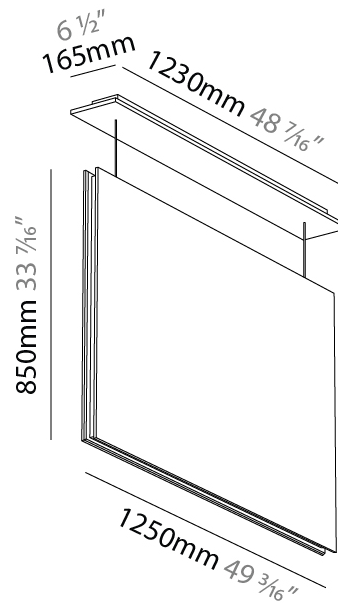

base number   LED Dimming   Color Temperature   Finish Options   Cable Length

1. To build a product code in our configurator select the specify button on the base model # product page
2. To build a manual product code on this datasheet choose from the options listed below in blue font and add the suffix to the base model #

GENERAL

Series: Lullaby
Brand: Prolicht
Division: Architectural
Mounting Type: Suspension
Mounting Location: Ceiling
Subcategory: Acoustic

PHYSICAL

Shape: Rectangle
Length (mm): 1250
Length (in): 49 ³/₁₆
Width (mm): 50
Width (in): 1 ¹⁵/₁₆
Height (mm): 850
Height (in): 33 ⁷/₁₆
Light Distribution: Direct
Fixture Finish: ANC / ASH / BNA / BTC / BZE / CEL / EGG / EVG / FOG / FOS / FST / FUA / IRI / IRO / KHA / LIC / LIM / MER / MSN / MUS / ONX / PEA / PLU / POL / PPY / RAY / ROY / RST / STE / SWD / TAN / TAU
Fixture Material: Aluminum
Cable Details: 2,000mm / 6,000mm Transparent Cable

ELECTRICAL

Lamp Type: LED
Input Wattage (W): 26
Total Output Wattage (W): 23.7
Dimming: Non-Dimmable / 0-10V Dimming
Driver Included: Yes
Driver Location: Integrated
Driver Type: Constant Current - Universal
Driver Class: Class 2
Input Voltage (V): 120 - 277

LED

Color Temperature (°K): 2700 / 3000 / 3500 / 4000
Max. Delivered Lumen (lm): 3432 / 3482 / 3515 / 3582
Nominal Lumen (lm): 4100 / 4160 / 4200 / 4280
CRI: >90 CRI
Lamp Life (hrs): 80000

OPTICAL

Beam Angle: 80

RATINGS AND CERTIFICATIONS

Certified By: Certified for North American Standards
IP rating: IP20