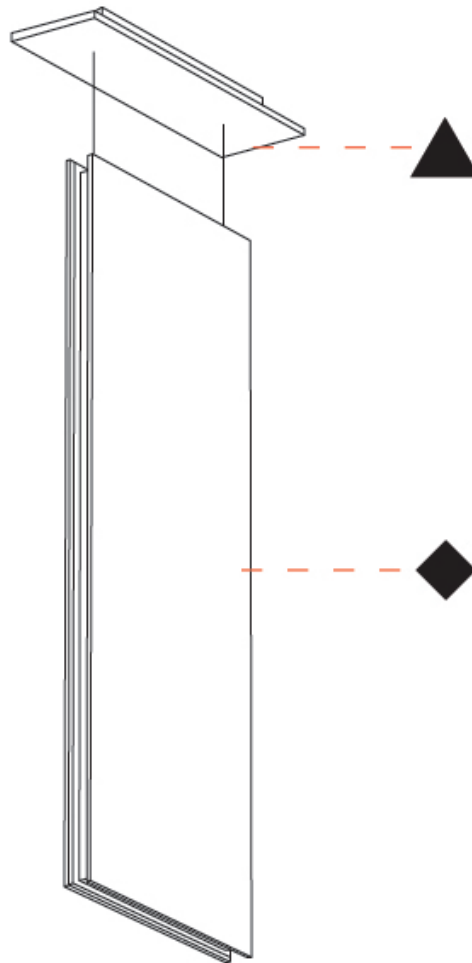

A300675-

PROJECT

TYPE

SPECIFIER

QUANTITY

DATE

A