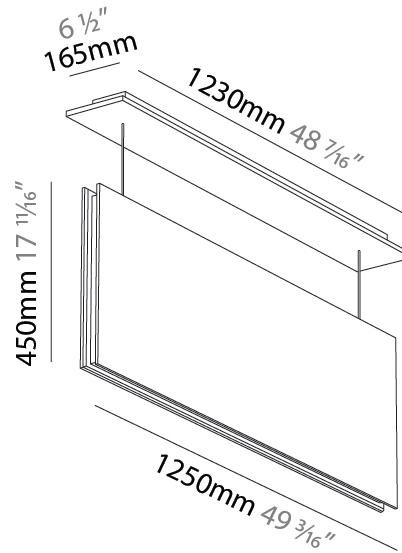

1. To build a product code in our configurator select the specify button on the base model # product page
2. To build a manual product code on this datasheet choose from the options listed below in blue font and add the suffix to the base model #

GENERAL

Series: Lullaby
Brand: Prolicht
Division: Architectural
Mounting Type: Suspension
Mounting Location: Ceiling
Subcategory: Acoustic

PHYSICAL

Shape: Rectangle
Length (mm): 1250
Length (in): 49 ³/₁₆
Width (mm): 50
Width (in): 1 ¹⁵/₁₆
Height (mm): 450
Height (in): 17 ¹¹/₁₆
Light Distribution: Direct
Fixture Finish: [ANC / ASH / BNA / BTC / BZE / CEL / EGG / EVG / FOG / FOS / FST / FUA / IRI / IRO / KHA / LIC / LIM / MER / MSN / MUS / ONX / PEA / PLU / POL / PPY / RAY / ROY / RST / STE / SWD / TAN / TAU](#)
Fixture Material: Aluminum
Cable Details: 2,000mm / 6,000mm Transparent Cable

ELECTRICAL

Lamp Type: LED
Input Wattage (W): 26
Total Output Wattage (W): 23.7
Dimming: [Non-Dimmable / 0-10V Dimming](#)
Driver Included: Yes
Driver Location: Integrated
Driver Type: Constant Current - Universal
Driver Class: Class 2
Input Voltage (V): 120 - 277

LED

Color Temperature (°K): [2700 / 3000 / 3500 / 4000](#)
Max. Delivered Lumen (lm): [3432 / 3482 / 3515 / 3582](#)
Nominal Lumen (lm): [4100 / 4160 / 4200 / 4280](#)
CRI: >90 CRI
Lamp Life (hrs): 80000

OPTICAL

Beam Angle: 80

RATINGS AND CERTIFICATIONS

Certified By: Certified for North American Standards
IP rating: IP20